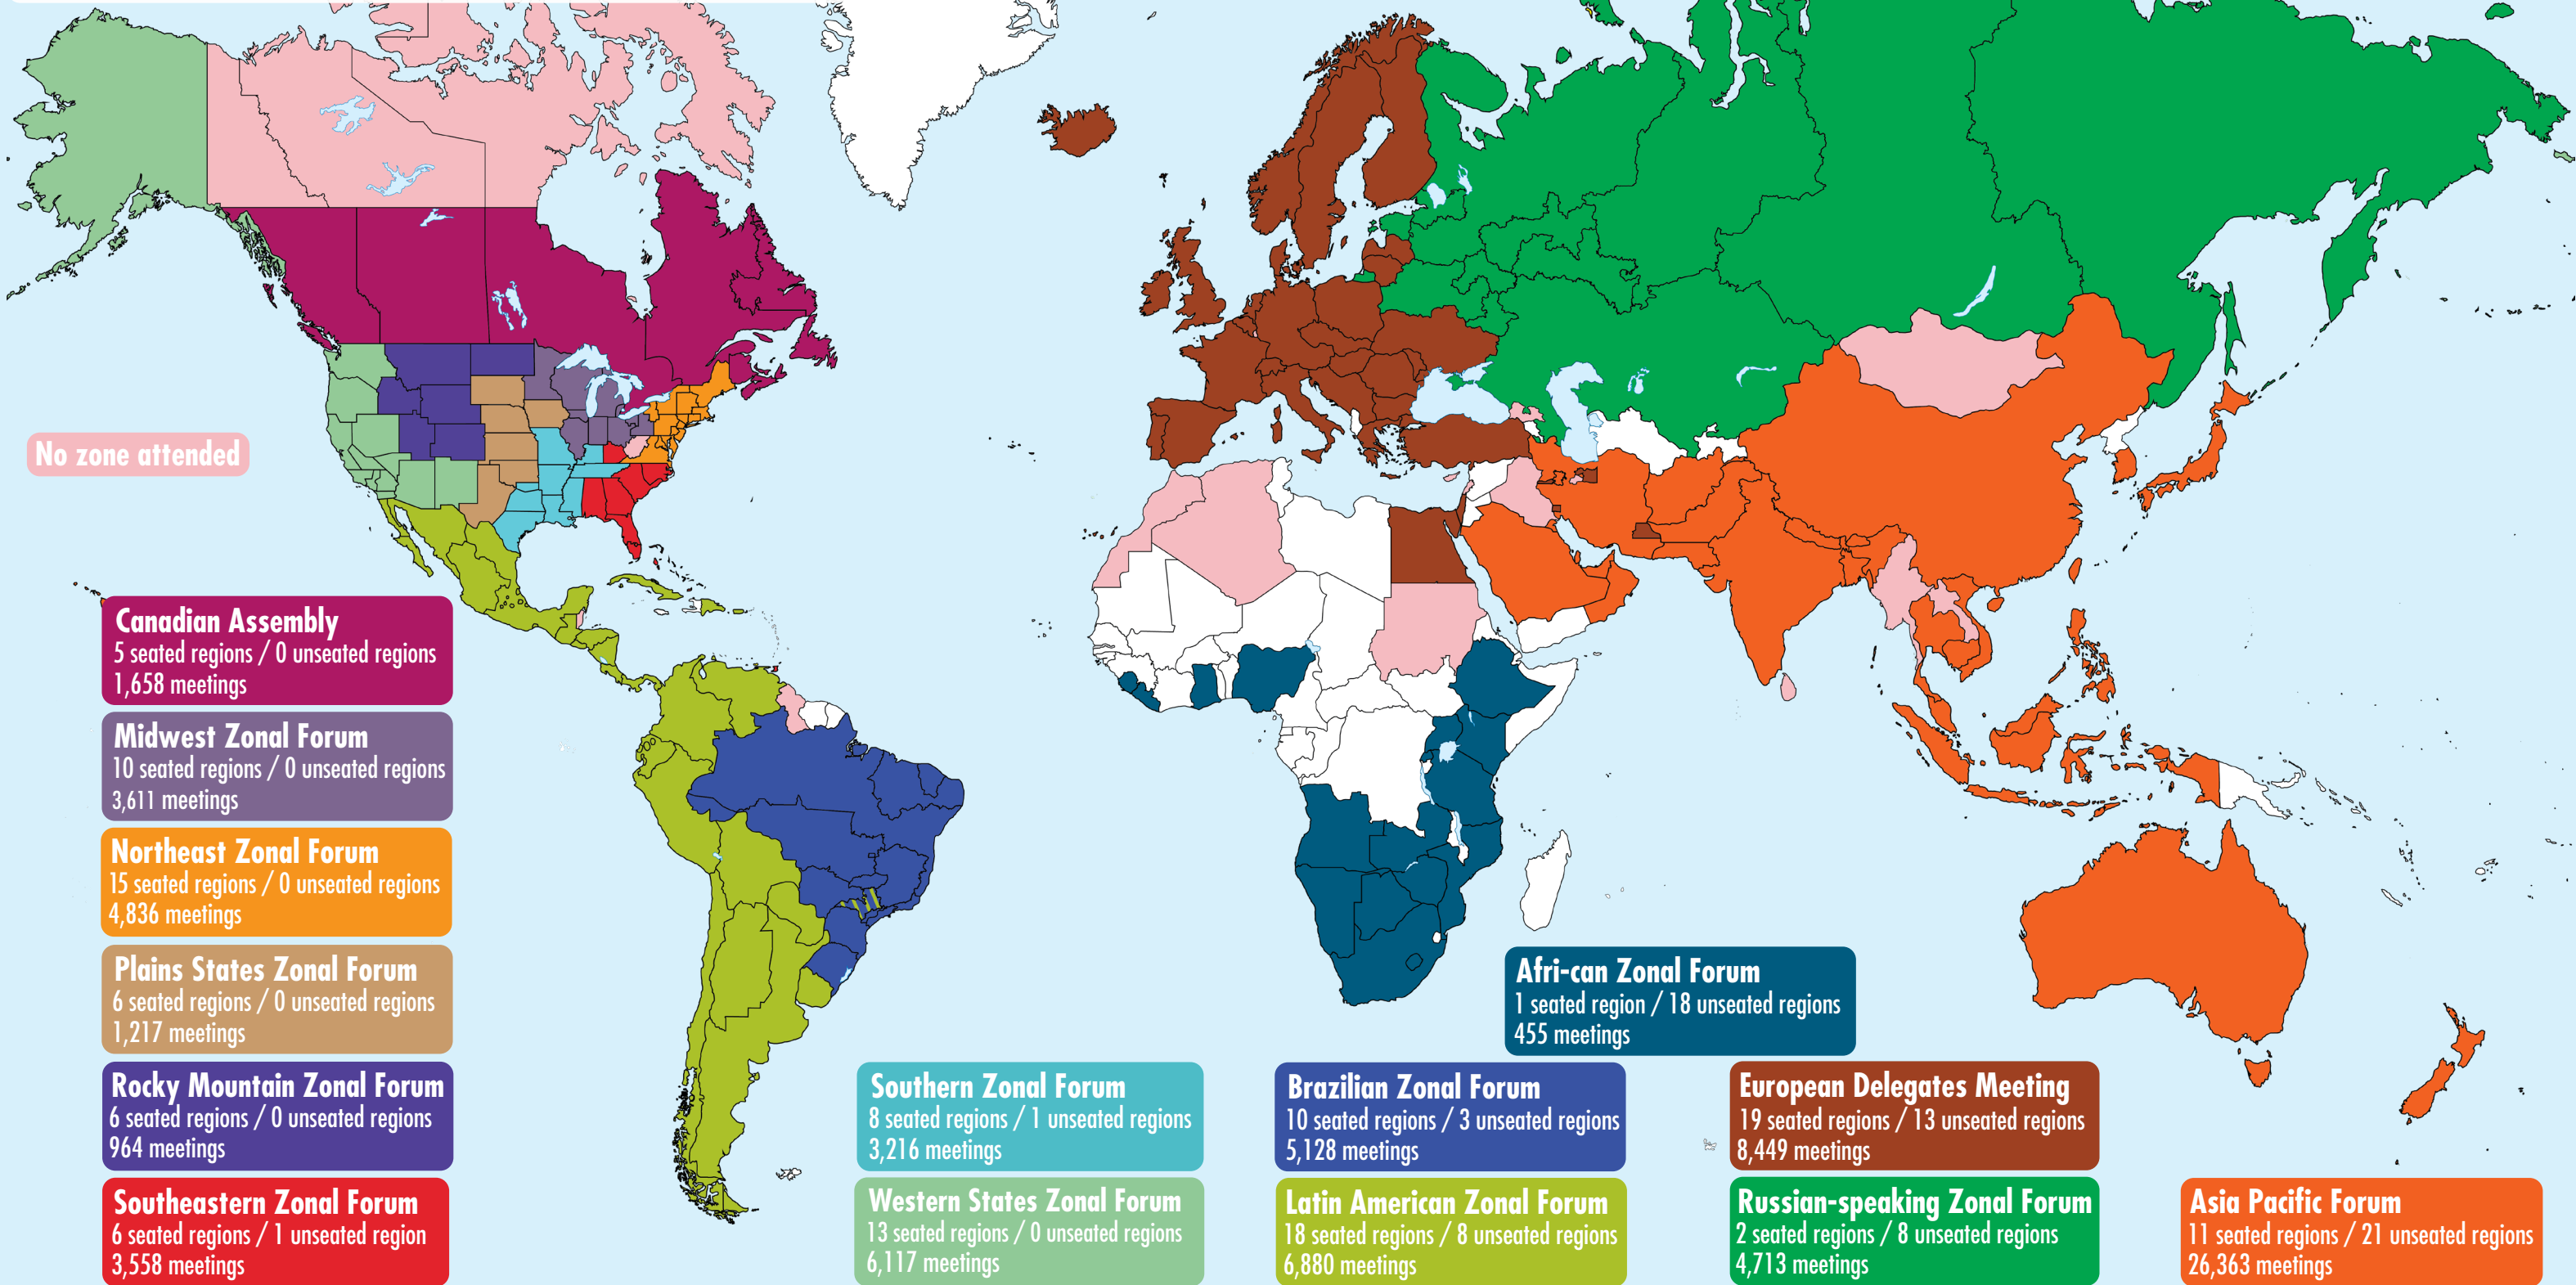

ZONES OF NA

Locations and Number of Regions/Communities
 (Based on information provided by zones in February 2026 and updated after WSC 2026)

Note: The stripes indicate regions that participate in the LAZF and the BZF. Meeting numbers include all the regions that participate in each zone.