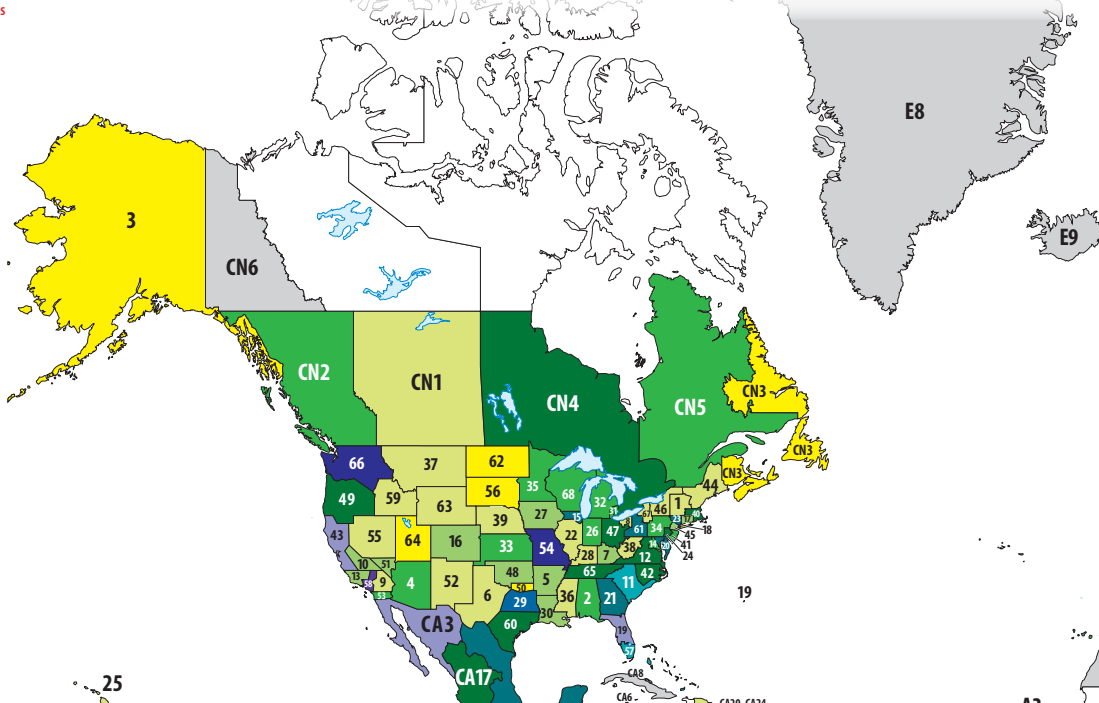

Regions Around the World

72,215 Weekly Meetings* Worldwide

Data is based on regional/zonal reports to WSC 2023 and NAWS database when available. Map not intended to be geographically accurate.

*Meeting numbers include both in-person and virtual meetings. Virtual meeting numbers were drawn only from regional reports and many may be missing.

USA—23,511 Meetings

*Non WSC Participant

Rank	Region	Meetings
1	ABCD	160
2	Alabama/NW Florida	331
3	Alaska	93
4	Arizona	365
5	Arkansas	282
6	Best Little	129
7	Bluegrass Appalachian*	275
8	Buckeye	160
9	California Inland	158
10	California Mid-State	286
11	Carolina	679
12	Central Atlantic	472
13	Central California	250
14	Chesapeake & Potomac	356
15	Chicagoland	527
16	Colorado	292
17	Connecticut	238
18	Eastern New York	196
19	Florida	1,053
20	Free State	570
21	Georgia	569
22	Greater Illinois	183
23	Greater New York	552
24	Greater Philadelphia	451
25	Hawaii	139
26	Indiana	370
27	Iowa	280
28	Kentuckiana	147
29	Lone Star	724
30	Louisiana	279
31	Metro Detroit	312
32	Michigan	344
33	Mid-America	313
34	Mid-Atlantic	313
35	Minnesota	315
36	Mississippi	118
37	Montana	121
38	Mountaineer	140
39	Nebraska	154
40	New England	415
41	New Jersey	377
42	North Carolina	427
43	Northern California	1,174
44	Northern New England	146
45	Northern New Jersey	244
46	Northern New York	149
47	Ohio	462
48	OK Region	293
49	Pacific Cascade	463
50	Red River*	42
51	Region 51	293
52	Rio Grande	199
53	San Diego/Imperial	361
54	Show-Me	809
55	Sierra Sage	108
56	South Dakota	57
57	South Florida	650
58	Southern California	974
59	Southern Idaho	103
60	Tejas Bluebonnet	466
61	Tri-State	545
62	Upper Midwest	76
63	Upper Rocky Mountain	114
64	Utah	87
65	Volunteer	432
66	Washington/North Idaho	880
67	Western New York	143
68	Wisconsin	326

Meetings

Canada—1,346 Meetings

*Non WSC Participant

Region	Meetings
CN1 Al-Sask	184
CN2 British Columbia	347
CN3 Canada Atlantic	71
CN4 Ontario	440
CN5 Quebec	300
CN6 Yukon Territories*	4

Central America/ Mexico—3,084 Meetings