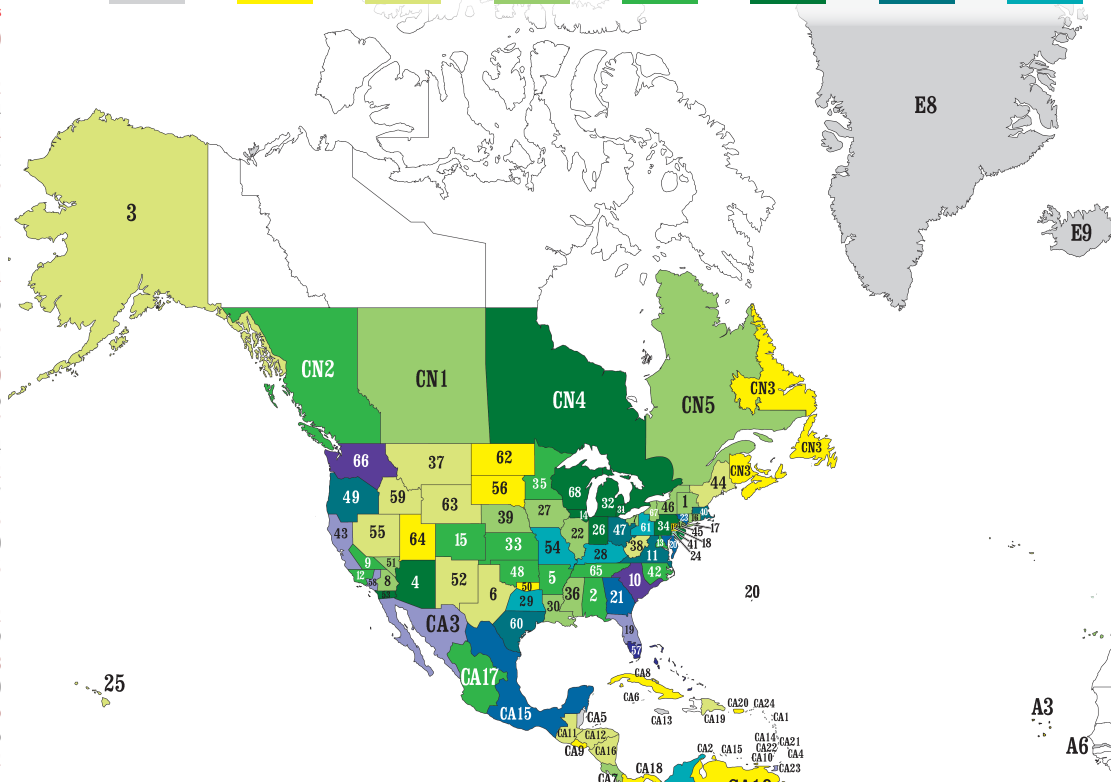

Regions Around the World

76,075 Weekly Meetings Worldwide

Data is based on regional/zonal reports to WSC 2020 and NAWs database when available. Map not intended to be geographically accurate.

USA—27,005 Meetings
*Non WSC Participant

1 ABCD	250
2 Alabama/NW Florida	381
3 Alaska	112
4 Arizona	404
5 Arkansas	314
6 Best Little	142
7 Buckeye	205
8 California Inland	213
9 California Mid-State	312
10 Carolina	991
11 Central Atlantic	584
12 Central California	316
13 Chesapeake & Potomac	365
14 Chicagoland	402
15 Colorado	300
16 Connecticut	276
17 Eastern New York	237
18 Eastern Pennsylvania*	94
19 Florida	1,052
20 Free State	797
21 Georgia	725
22 Greater Illinois	210
23 Greater New York	755
24 Greater Philadelphia	481
25 Hawaii	112
26 Indiana	439
27 Iowa	278
28 Kentuckiana Bluegrass Appalachian	600
29 Lone Star	616
30 Louisiana	276
31 Metro Detroit	412
32 Michigan	421
33 Mid-America	306
34 Mid-Atlantic	438
35 Minnesota	396
36 Mississippi	240
37 Montana	196
38 Mountaineer	184
39 Nebraska	208
40 New England	510
41 New Jersey	488
42 North Carolina	360
43 Northern California	1,305
44 Northern New England	179
45 Northern New Jersey	261
46 Northern New York	225
47 Ohio	537
48 OK Region	337
49 Pacific Cascade	500
50 Red River*	49
51 Region 51	258
52 Rio Grande	183
53 San Diego/Imperial	400
54 Show-Me	600
55 Sierra Sage	173
56 South Dakota	71
57 South Florida	869
58 Southern California	1,094
59 Southern Idaho	121
60 Tejas Bluebonnet	575
61 Tri-State	650
62 Upper Midwest	84
63 Upper Rocky Mountain	125
64 Utah	96
65 Volunteer	377
66 Washington/North Idaho	910
67 Western New York	222
68 Wisconsin	406