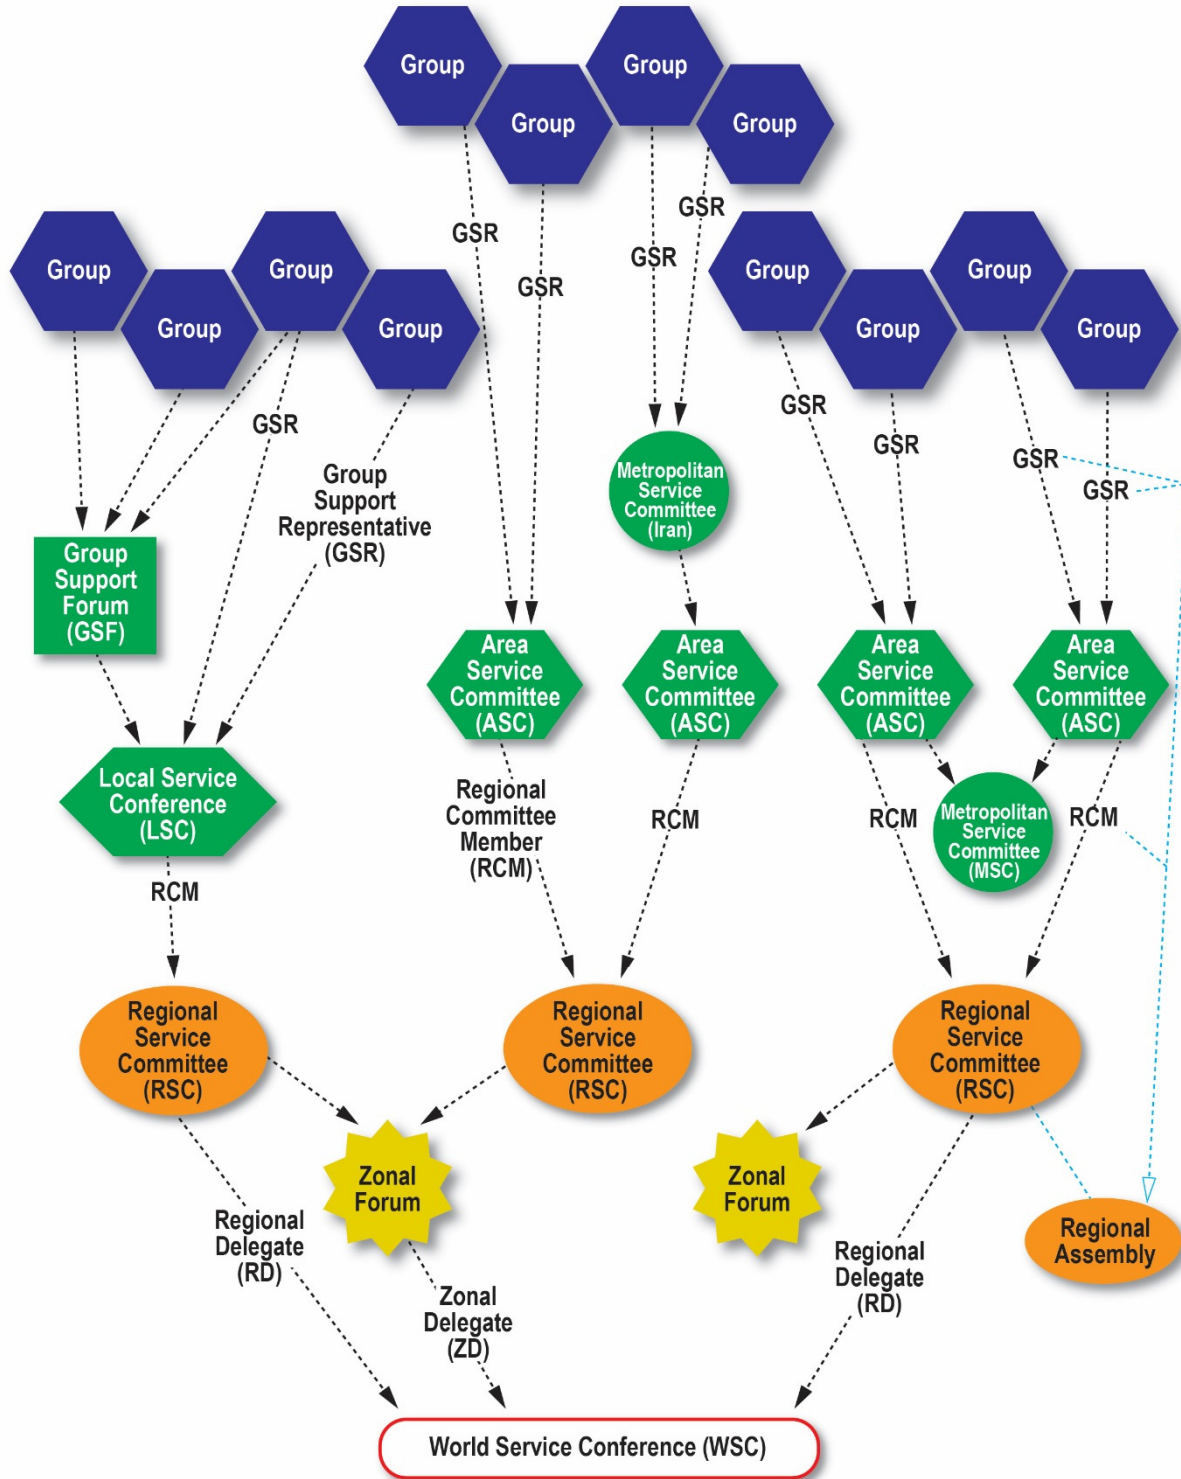

NA Service Structure

with possible options that can be combined

NA World Services

Key

- delegation stream - - - - ->
- responsibility stream ·····